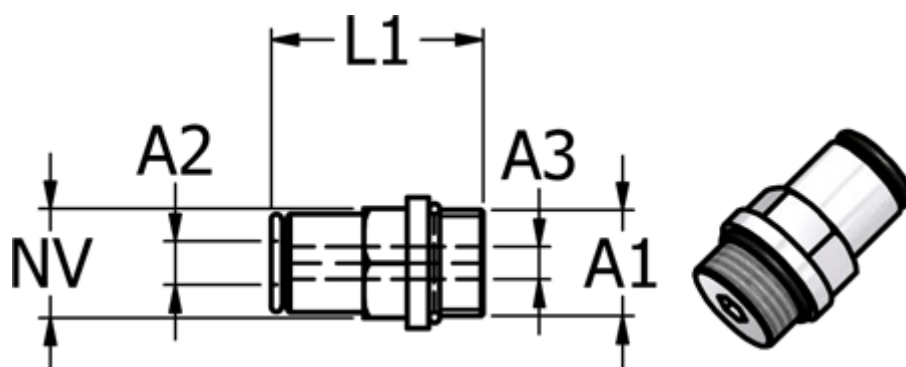

Data Sheet

Article number: 5867450146

Description: Metal fitting 745.014-6, Ø6 - G 1/4"
Push-in lige union

Measures

Ext. hose diameter A1	= 6
Hexagon A3	= 4
L1	= 20.3
NV	= 12
Thread A2	= G 1/4"